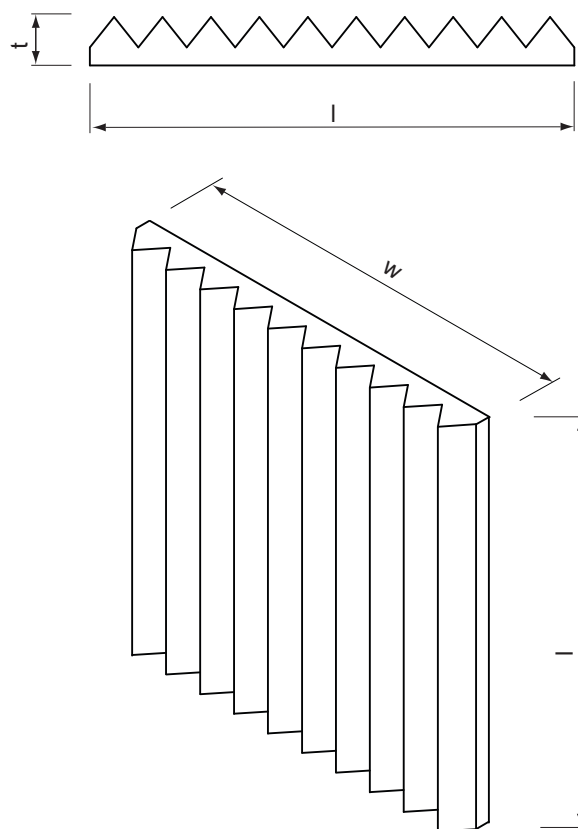

StudioFoam Metro-1

Mút tiêu âm StudioFoam Metro-1

Description / Mô tả

Remak® StudioFoam Metro-1 is a high performing sound absorber used to reduce echo and reverberation with a bold triangular wedge design. Use these acoustic foam panels to improve speech intelligibility and create visual designs in recording studios, home theaters, music rooms and more.

Dimensions / Kích thước

Technical data / Thông số kỹ thuật

Size:	500 x 500mm
Kích thước:	500 x 500mm
Thickness:	50mm; 75mm*; 100mm*
Chiều dày:	50mm; 75mm*; 100mm*
Material:	Open-cell melamine based foam
Chất liệu:	Foam mút lỗ rỗng hở
Colors:	Purple, Black Grey, Blue
Màu sắc:	Tím, Xám đen, Xanh
Fire rating:	Class 1 or A per ASTM E 84
Chống cháy:	Chống cháy lan Class 1